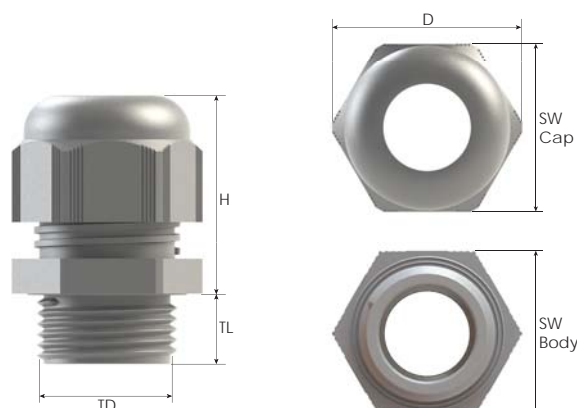

Standard Glands with Thread, Polyamide

Thread Type **METRIC** acc. to EN 60423

Size	Clamping Range Ø min-max mm	Thread Length TL mm	Thread Ø TD mm	Spanner SW Cap mm	Width SW Body mm	Outer Ø D mm	max. Height H mm	Part Number			Packing Unit	
								RAL 7035 light grey	RAL 7001 grey	RAL 9005 black		
M12x1,5	2,0 - 5,0	8	12	15	15	16,9	22,5	BI-1S	BI-0S	BI-2S	100	
		10						BM-EN-1SMR	BM-EN-0SMR	BM-EN-2SMR		
		15						BM-EN-1SRL	BM-EN-0SRL	BM-EN-2SRL		
	3,0 - 6,5	8						BM-1S	BM-0S	BM-2S		
		10						BM-EN-1SM	BM-EN-0SM	BM-EN-2SM		
		15						BM-EN-1SL	BM-EN-0SL	BM-EN-2SL		
M16x1,5	2,0 - 6,0	8	16	19	19	21,9	26,5	BM-EN-11R	BM-EN-01R	BM-EN-21R	50	
		10						BM-EN-11MR	BM-EN-01MR	BM-EN-21MR		
		15						BM-EN-11LR	BM-EN-01LR	BM-EN-21LR		
		15						BI-11	BI-01	BI-21		
	3,0 - 7,0	8		19	19	21,9	26,5	26,5	BM-EN-11	BM-EN-01		BM-EN-21
		10							BM-EN-11M	BM-EN-01M		BM-EN-21M
		15							BM-EN-11L	BM-EN-01L		BM-EN-21L
		15							BM-11	BM-01		BM-21
	5,0 - 10,0	10		22	22	25,0	30,0	30,0	BM-11L	BM-01L		BM-21L
		15							BM-11L	BM-01L		BM-21L
		15							BI-12	BI-02		BI-22
		15							BI-12L	BI-02L		BI-22L
M20x1,5	5,0 - 9,0	10	20	24	24	27,0	29,5	BM-12	BM-02	BM-22	50	
		15						BM-12L	BM-02L	BM-22L		
	6,0 - 12,0	10		27	27	31,0	31,0	31,0	BI-13	BI-03		BI-23
		15							BI-14	BI-04		BI-24
	7,0 - 13,0	10		25	25	27,5	29,5	29,5	BM-EN-12S	BM-EN-02S		BM-EN-22S
		15							BM-13	BM-03		BM-23
	10,0 - 14,0	10		27	27	31,0	31,0	31,0	BM-14	BM-04		BM-24
		15							BM-14	BM-04		BM-24
M25x1,5	9,0 - 13,0	8	25	29	29	32,5	35,0	BM-EN-13R	BM-EN-03R	BM-EN-23R	50	
		15						BM-EN-13RL	BM-EN-03RL	BM-EN-23RL		
	9,0 - 16,0	10		33	33	38,0	37,0	37,0	BI-15	BI-05	BI-25	25
		15							BI-16	BI-06	BI-26	
	11,0 - 17,0	8		29	29	32,5	35,0	35,0	BM-EN-13	BM-EN-03	BM-EN-23	50
		15							BM-EN-13L	BM-EN-03L	BM-EN-23L	
M32x1,5	13,0 - 18,0	10	32	33	33	38,0	37,0	BM-15	BM-05	BM-25	20	
		15						BM-16	BM-06	BM-26		
	11,0 - 15,0	10		36	36	41,0	42,0	42,0	BM-EN-14R	BM-EN-04R		BM-EN-24R
		15							BM-EN-14RL	BM-EN-04RL		BM-EN-24RL
12,0 - 20,0	10	42	42	47,3	41,0	41,0	BI-17	BI-07	BI-27			
	15						BM-EN-14	BM-EN-04	BM-EN-24			
18,0 - 25,0	10	42	42	47,3	41,0	41,0	BM-EN-14L	BM-EN-04L	BM-EN-24L			
	15						BM-17	BM-07	BM-27			
M40x1,5	16,0 - 23,0	10	40	46	46	52,4	47,0	BM-EN-15R	BM-EN-05R	BM-EN-25R	20	
		15						BM-EN-15MR	BM-EN-05MR	BM-EN-25MR		
		18						BM-EN-15RL	BM-EN-05RL	BM-EN-25RL		
	19,0 - 28,0	10		53	53	60,0	51,5	51,5	BM-EN-15	BM-EN-05		BM-EN-25
		15							BM-EN-15M	BM-EN-05M		BM-EN-25M
		18							BM-EN-15L	BM-EN-05L		BM-EN-25L
M50x1,5	20,0 - 26,0	10	50	60	60	67,8	53,0	BI-18	BI-08	BI-28	10	
	22,0 - 32,0	15						BM-18	BM-08	BM-28		
M63x1,5	25,0 - 31,0	10	63	65	65	72,9	53,0	BI-19	BI-09	BI-29	10	
	30,0 - 38,0	15						BM-19	BM-09	BM-29		
M75x2,0	29,0 - 35,0	10	75	75	75	89,0	55,0	BI-20	BI-10	BI-30	5	
	34,0 - 44,0	15						BM-20	BM-10	BM-30		